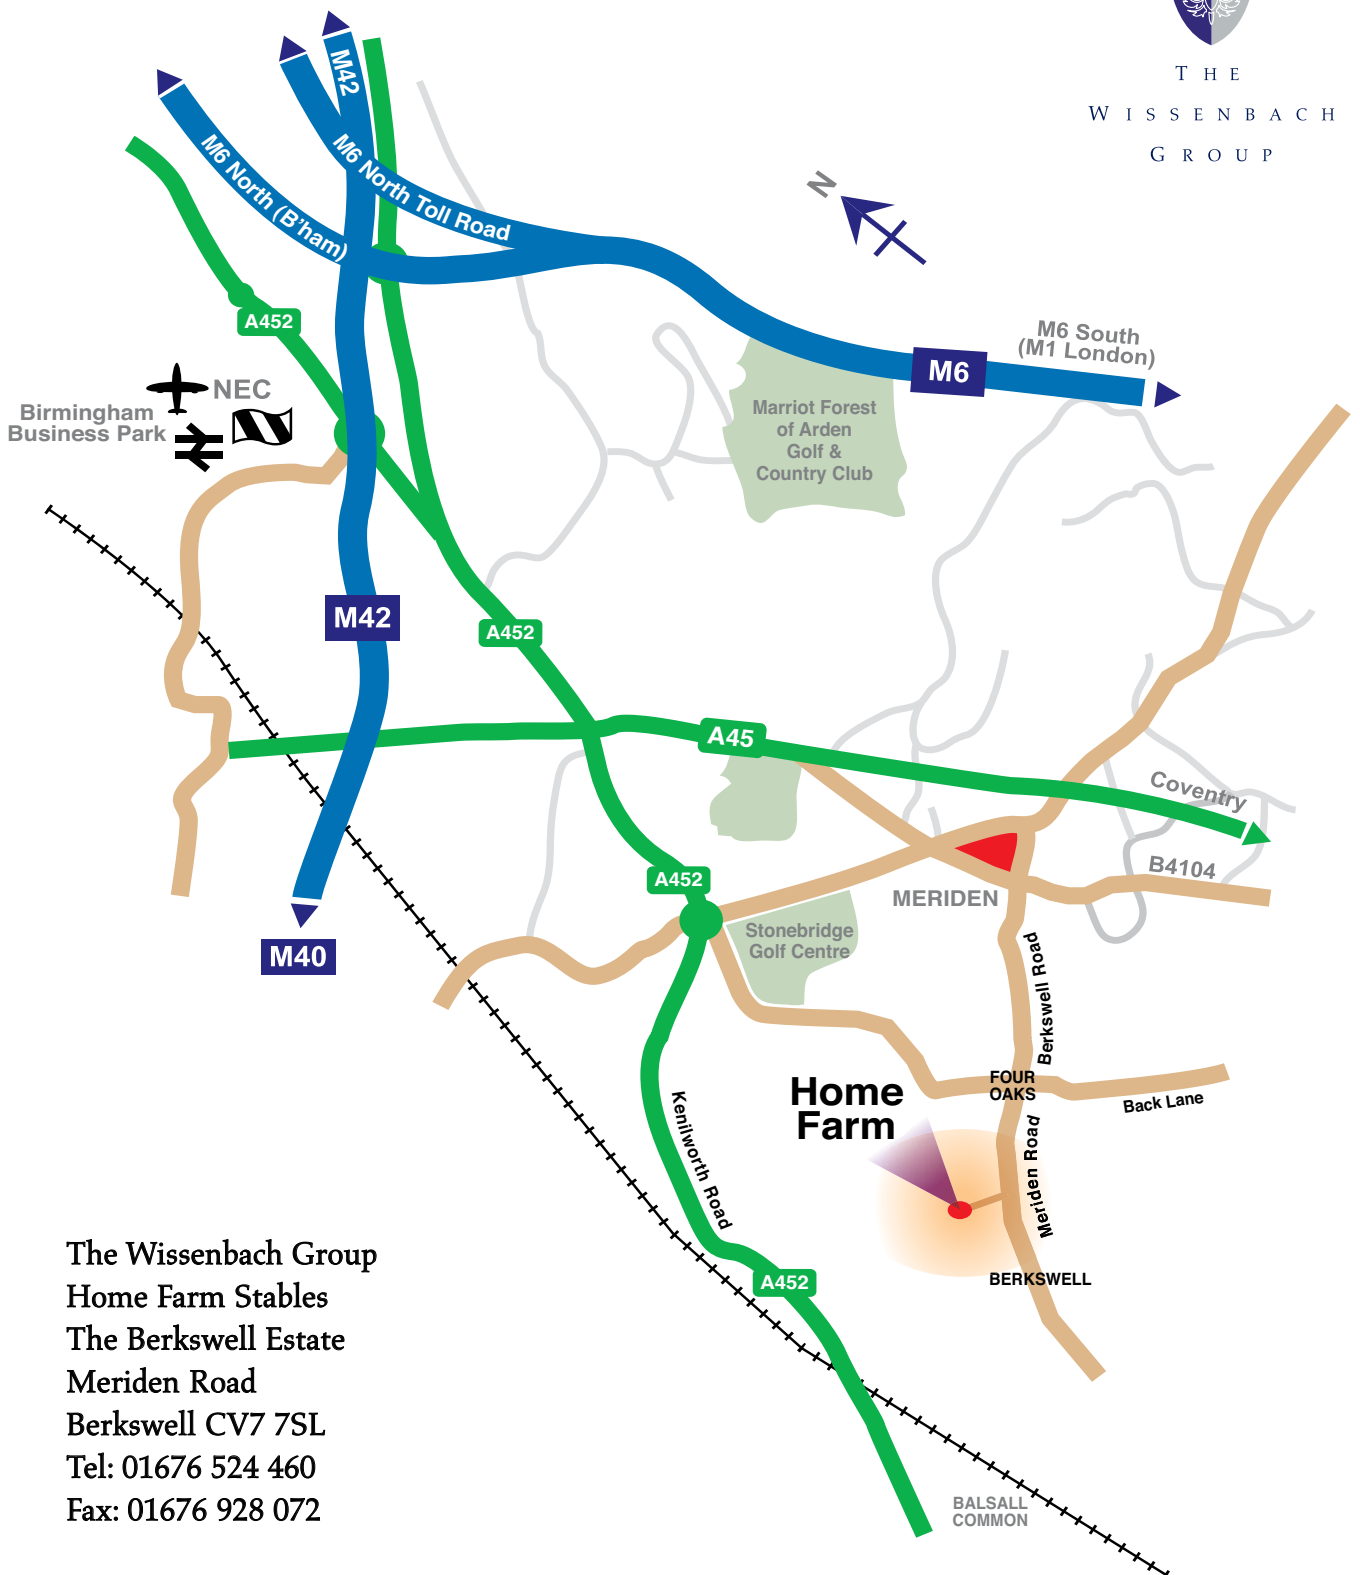

THE
WISSENBACH
GROUP

The Wissenbach Group
Home Farm Stables
The Berkswell Estate
Meriden Road
Berkswell CV7 7SL
Tel: 01676 524 460
Fax: 01676 928 072

DIRECTIONS

From the M42 take junction 6 onto the A45 towards Coventry. After approximately $\frac{1}{2}$ mile take the left hand slip road leading to the Stonebridge Island. Take the third exit onto the A452 towards Leamington Spa.

At the first island, turn left, taking the first exit towards Meriden. At the next island turn right and follow the road past the Bulls Head public house on the left, taking the next right into Berkswell road.

Continue on this road over Four Oaks cross roads into Meriden road. After $\frac{1}{4}$ mile turn right into the Berkswell Estate. Our offices are on the left.